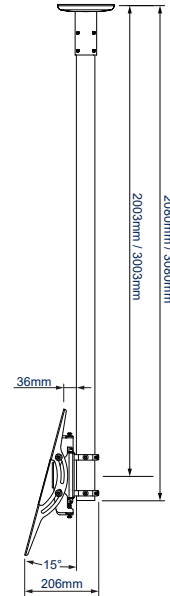

BT8424-200/300
SIDE VIEW - TILT UP

PACKING INFORMATION

THIS IS A 2 BOX ITEM

ORIGINAL DESIGN BY B-TECH - REGISTERED COMMUNITY DESIGN NO.: 002741256-0010 / 004038040-0021 / -0044

COLOUR:	ORDER REF:	EAN CODE:	MASTER CARTON QTY:	INNER CARTON QTY:	MASTER CARTON WEIGHT:	MASTER CARTON CUBE:
Black with Black Poles	BT8424-050/BB	5019318087844	1 / 1	0 / 0	7.32kg	0.01cbm
Black with Chrome Poles	BT8424-050/BC	5019318087851	1 / 1	0 / 0	7.32kg	0.01cbm
Black with Black Poles	BT8424-100/BB	5019318089800	1 / 1	0 / 0	7.48kg / 1.93kg	0.041cbm / 0.003cbm
Black with Chrome Poles	BT8424-100/BC	5019318089855	1 / 1	0 / 0	7.48kg / 1.93kg	0.041cbm / 0.003cbm
Black with White Poles	BT8424-100/BW	5019318302275	1 / 1	0 / 0	7.48kg / 1.93kg	0.041cbm / 0.003cbm
Black with Black Poles	BT8424-150/BB	5019318089862	1 / 1	0 / 0	7.48kg / 3.09kg	0.041cbm / 0.005cbm
Black with Chrome Poles	BT8424-150/BC	5019318089879	1 / 1	0 / 0	7.48kg / 2.89kg	0.041cbm / 0.005cbm
Black with White Poles	BT8424-150/BW	5019318302282	1 / 1	0 / 0	7.48kg / 2.89kg	0.041cbm / 0.005cbm
Black with Black Poles	BT8424-200/BB	5019318089886	1 / 1	0 / 0	7.48kg / 3.83kg	0.041cbm / 0.007cbm
Black with Chrome Poles	BT8424-200/BC	5019318089893	1 / 1	0 / 0	7.48kg / 4.1kg	0.041cbm / 0.007cbm
Black with Black Poles	BT8424-300/BB	5019318087325	1 / 1	0 / 0	7.48kg / 5.79kg	0.041cbm / 0.010cbm
Black with Chrome Poles	BT8424-300/BC	5019318087332	1 / 1	0 / 0	7.48kg / 5.84 kg	0.041cbm / 0.010cbm