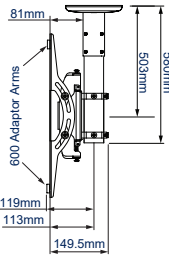

BT8424-050
SIDE VIEW - NO TILT