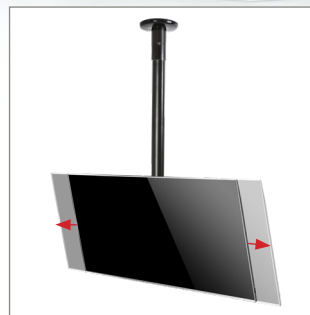

Post installation screen alignment for perfect screen positioning