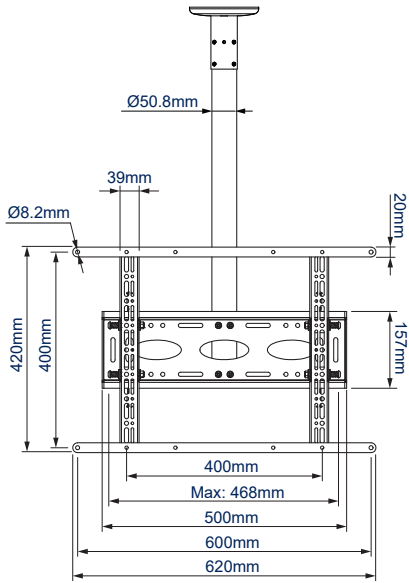

BT8424-150
FRONT VIEW WITH ADAPTOR ARMS