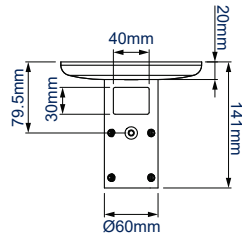

CEILING MOUNT
REAR VIEW