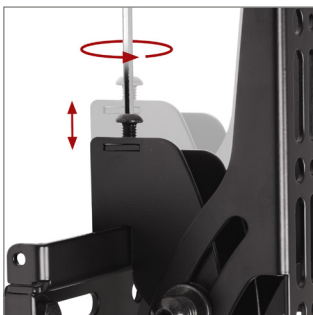

CHOICE OF FIVE POLE LENGTHS

BT8424

UNIVERSAL FLAT SCREEN CEILING MOUNT WITH TILT

Designed to ceiling mount screens up to 50kg in either landscape or portrait orientation, the BT8424 is available in a choice of FIVE different drop lengths; 0.5m, 1m, 1.5m, 2m and 3m. The mount uses B-Tech's unique 'Torsion-Tilt' mechanism for easy tilt up to +/-15°. Levelling screws are included on the interface arms to finely adjust the screen height and locking screws help prevent unauthorised removal of the screen. Cover plates are supplied for a neat and tidy installation.

SPECIFICATION

Recommended screen size	up to 65"
Max load	50kg
VESA® & non-VESA fixings	up to 468 x 400mm
VESA® compatibility with included adaptors	up to 600 x 400
Tilt	+/-15°
Ceiling drop	503mm, 1003m, 1503m, 2003m or 3003m*
Colour option (Ceiling plate & Ø50mm pole)	Black, White or Chrome

*From the ceiling to the centre of the mount.

FEATURES

- Unique 'Torsion-tilt' mechanism for easy tool-less adjustment
- Lateral adjustment of screen once mounted
- Suitable for landscape or portrait mounting
- Arms feature levelling screws to adjust the screen height
- Security screws help prevent unauthorised removal of screens
- Poles are supplied with safety bolt and grub screws for a secure installation
- Integrated cable management
- Cover plate included for a smart installation
- Simple 'hook-on' installation with all mounting hardware included

Available in 5 pole lengths**

BT8424-050	0.5m Pole
BT8424-100	1m Pole
BT8424-150	1.5m Pole
BT8424-200	2m Pole
BT8424-300	3m Pole

**White poles only available in 0.5m, 1m & 1.5m lengths

Levelling screws allow adjustment of the screen height once mounted