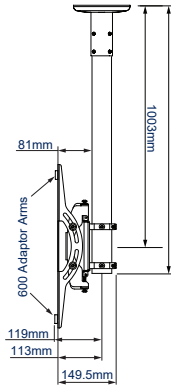

BT8424-100
SIDE VIEW - NO TILT