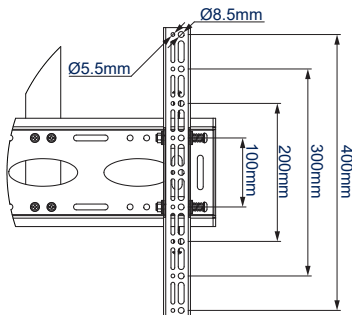

INTERFACE ARM
CLOSE UP VIEW