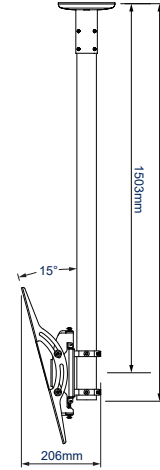

BT8424-150
SIDE VIEW - TILT DOWN