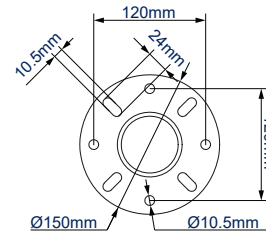

CEILING MOUNT
TOP VIEW